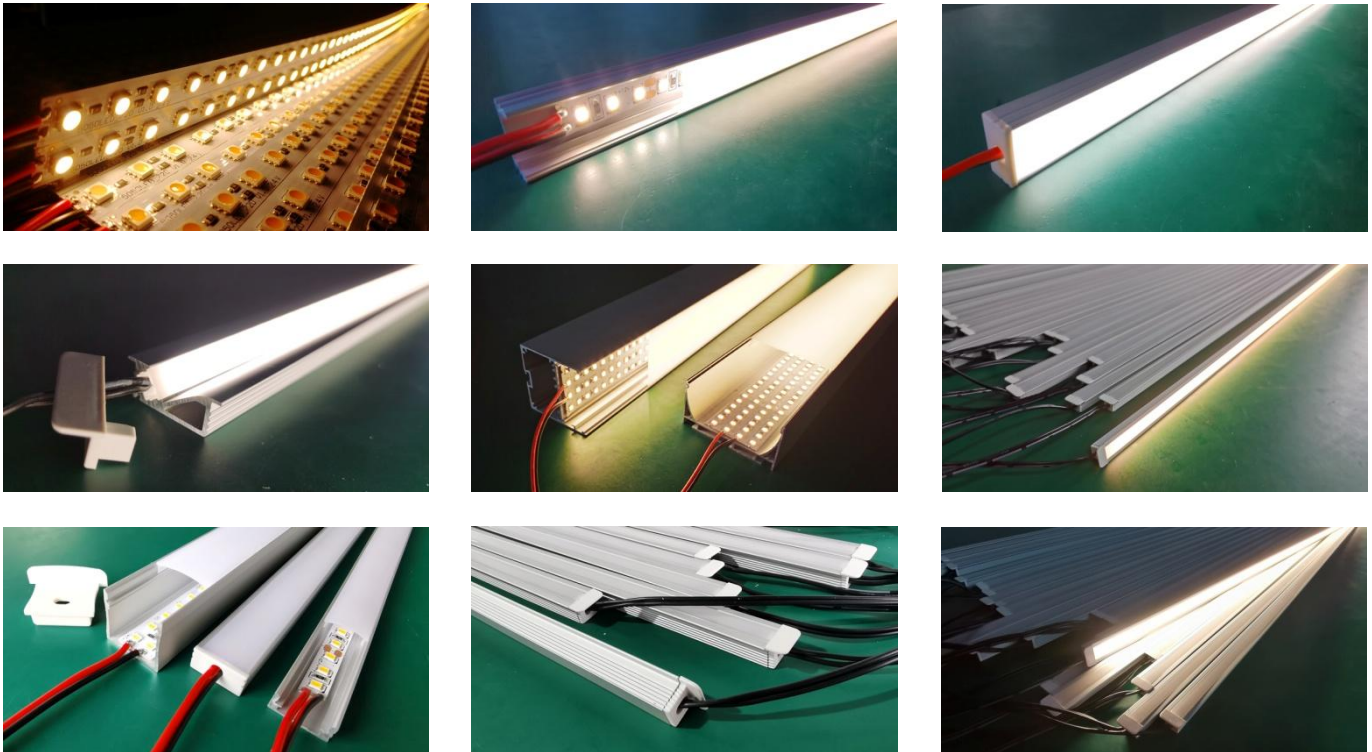

Aluminum Profile LED light is traditional LED lighting, it made by specially designed aluminum profile, with ordinary rigid strip or flexible led strip, to make it become a kind of new functional lighting products. Aluminum Profile rigid strip light is often use for cabinet lighting, counter lighting, jewelry display, closet lighting, etc.

Aluminum profiles are professionally designed to suit a variety of specific applications, it cover with a PC layer that make the light more softens, at the same time to protect LED from environmental interference. Aluminum profile is very beautiful appearance, the product is strong, practical, and it is very simple installation, rigid strip is very popular with customers, can also give designers a lot of design inspiration. After continuous upgrading, there are more than 300 types of aluminum profiles to choose from.

Aluminum profile has a good heat dissipation function, that is good to make led with a longer working life, led light color is soft, and very good consistency, profiles have a variety of styles, beautiful and practical appearance, economical, durable, easy to process and install, etc. to make it favorite from led lighting decoration market.