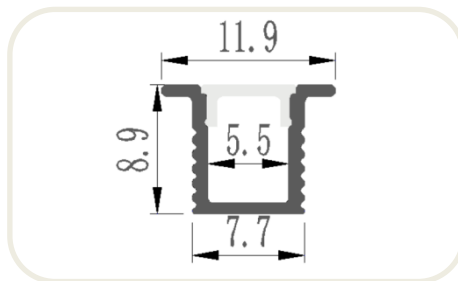

Model 1 Picture

Size Drawing

Model :	Voltage :	PCB width :	Power :	Color :	IP Rank :	Pack :
GY-ALU-214	DC5V/12V/24V	5 mm	10W/M	all single	IP30	1M-3M/Piece

Features: 1. The thick aluminum has more texture. Not easy to deform, more beautiful appearance.
 2. Suitable for **FPCB 5MM** (Available led light check from GY-LED STRIP LIGHT CATALOGUE).
 3. Can be customized in different lengths from 0.1m to 3m. for other requirements please contact us.