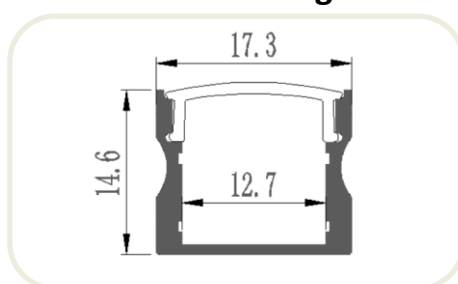

Size Drawing

Model :	Voltage :	PCB width :	Power :	Color :	IP Rank :	Pack :
GY-ALU-055	DC5V/12V/24V	8/10/12 mm	10W/M	Single/CCT/RGB/RGBW	IP30	1M-3M/Piece

1. Features:
1. The thick aluminum has more texture. Not easy to deform, more beautiful appearance.
  2. Suitable for **FPCB 8/10/12MM** (Available led light check from GY-LED STRIP LIGHT CATALOGUE).
  3. Can be customized in different lengths from 0.1m to 3m. for other requirements please contact us.