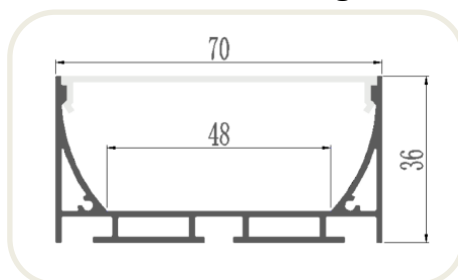

Size Drawing

Model :	Voltage :	PCB width :	Power :	Color :	IP Rank :	Pack :
GY-ALU-198	DC5V/12V/24V	15/20/40 mm	20W/M	Single/CCT/RGB/RGBW	IP30	1M-3M/Piece

1. Features:
1. The thick aluminum has more texture. Not easy to deform, more beautiful appearance.
  2. Suitable for **FPCB 15/20/40MM** (Available led light check from GY-LED STRIP LIGHT CATALOGUE).
  3. Can be customized in different lengths from 0.1m to 3m. for other requirements please contact us.