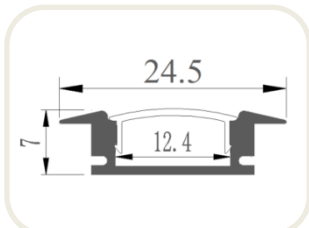

Model : GY-ALU-019

FPCB : ≤ 12mm