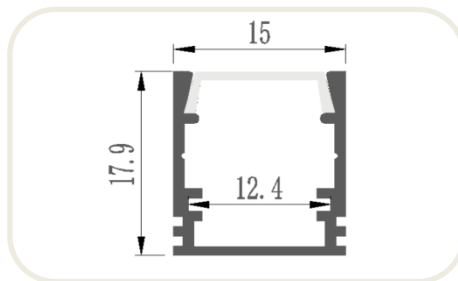

Size Drawing

Model :	Voltage :	PCB width :	Power :	Color :	IP Rank :	Pack :
GY-ALU-011	DC5V/12V/24V	10/12 mm	10W/M	Single/CCT/RGB/RGBW	IP30	1M-3M/Piece

1. Features:
1. The thick aluminum has more texture. Not easy to deform, more beautiful appearance.
  2. Suitable for **FPCB 10/12MM** (Available led light check from GY-LED STRIP LIGHT CATALOGUE).
  3. Can be customized in different lengths from 0.1m to 3m. for other requirements please contact us.