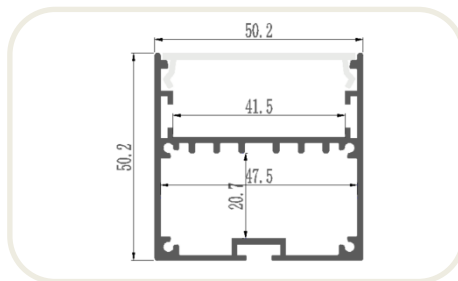

Size Drawing

Model :	Voltage :	PCB width :	Power :	Color :	IP Rank :	Pack :
GY-ALU-175	DC5V/12V/24V	20/40 mm	20W/M	Single/CCT/RGB/RGBW	IP30	1M-3M/Piece

1. Features:
1. The thick aluminum has more texture. Not easy to deform, more beautiful appearance.
  2. Suitable for **FPCB 20/40MM** (Available led light check from GY-LED STRIP LIGHT CATALOGUE).
  3. Can be customized in different lengths from 0.1m to 3m. for other requirements please contact us.