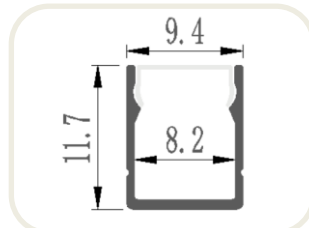

Model : GY-ALU-020

FPCB : ≤ 8mm