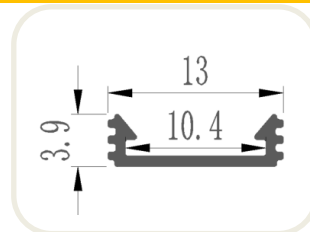

Model : GY-ALU-002

FPCB : ≤ 8mm