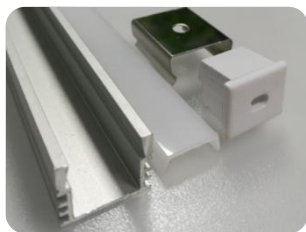

Model : GY-ALU-049

FPCB : ≤ 10mm