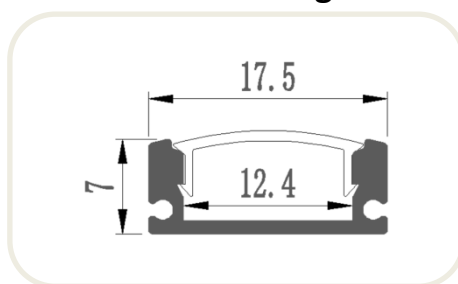

Size Drawing

Model :	Voltage :	PCB width :	Power :	Color :	IP Rank :	Pack :
GY-ALU-007	DC5V/12V/24V	8/10/12 mm	10W/M	Single/CCT/RGB/RGBW	IP30	1M-3M/Piece

Features: 1. The thick aluminum has more texture. Not easy to deform, more beautiful appearance.
2. Suitable for **FPCB 8/10/12MM** (Available led light check from GY-LED STRIP LIGHT CATALOGUE).
3. Can be customized in different lengths from 0.1m to 3m. for other requirements please contact us.