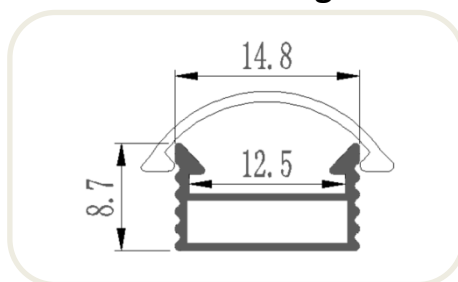

Size Drawing

Model :	Voltage :	PCB width :	Power :	Color :	IP Rank :	Pack :
GY-ALU-024	DC5V/12V/24V	8/10/12 mm	10W/M	Single/CCT/RGB/RGBW	IP30	1M-3M/Piece

Features: 1. The thick aluminum has more texture. Not easy to deform, more beautiful appearance.
2. Suitable for **FPCB 8/10/12MM** (Available led light check from GY-LED STRIP LIGHT CATALOGUE).
3. Can be customized in different lengths from 0.1m to 3m. for other requirements please contact us.