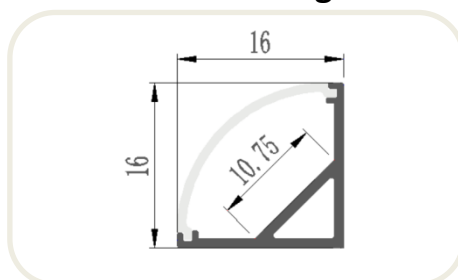

Size Drawing

Model :	Voltage :	PCB width :	Power :	Color :	IP Rank :	Pack :
GY-ALU-053	DC5V/12V/24V	8/10 mm	10W/M	Single/CCT/RGB	IP30	1M-3M/Piece

1. Features:
1. The thick aluminum has more texture. Not easy to deform, more beautiful appearance.
  2. Suitable for **FPCB 8/10MM** (Available led light check from GY-LED STRIP LIGHT CATALOGUE).
  3. Can be customized in different lengths from 0.1m to 3m. for other requirements please contact us.