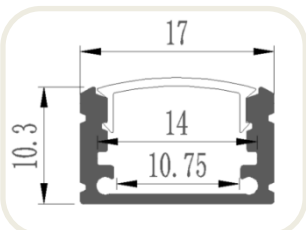

Model : GY-ALU-039

FPCB : ≤ 10mm