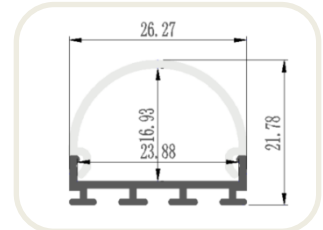

Model : GY-ALU-072

FPCB : ≤ 20mm