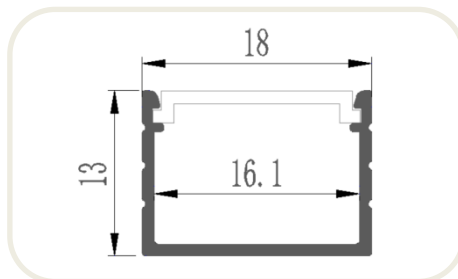

Model 2 Picture

Size Drawing

Model :	Voltage :	PCB width :	Power :	Color :	IP Rank :	Pack :
GY-ALU-024	DC5V/12V/24V	8/10/12 mm	10W/M	Single/CCT/RGB/RGBW	IP30	1M-3M/Piece

Features: 1. The thick aluminum has more texture. Not easy to deform, more beautiful appearance.
 2. Suitable for **FPCB 8/10/12MM** (Available led light check from GY-LED STRIP LIGHT CATALOGUE).
 3. Can be customized in different lengths from 0.1m to 3m. for other requirements please contact us.

Model 3 Picture

Size Drawing

Model :	Voltage :	PCB width :	Power :	Color :	IP Rank :	Pack :
GY-ALU-007	DC5V/12V/24V	8/10/12 mm	10W/M	Single/CCT/RGB/RGBW	IP30	1M-3M/Piece

Features: 1. The thick aluminum has more texture. Not easy to deform, more beautiful appearance.
 2. Suitable for **FPCB 8/10/12MM** (Available led light check from GY-LED STRIP LIGHT CATALOGUE).
 3. Can be customized in different lengths from 0.1m to 3m. for other requirements please contact us.

Model 4
Picture

Size Drawing

Model :	Voltage :	PCB width :	Power :	Color :	IP Rank :	Pack :
GY-ALU-041	DC5V/12V/24V	10/12/15 mm	10W/M	Single/CCT/RGB/RGBW	IP30	1M-3M/Piece

- Features:
1. The thick aluminum has more texture. Not easy to deform, more beautiful appearance.
 2. Suitable for **FPCB 10/12/15MM** (Available led light check from GY-LED STRIP LIGHT CATALOGUE).
 3. Can be customized in different lengths from 0.1m to 3m. for other requirements please contact us.