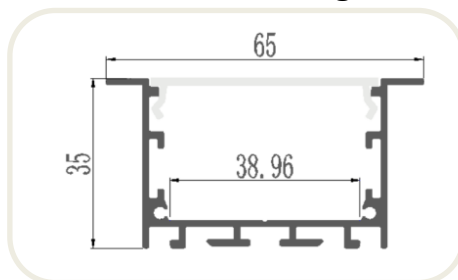

Size Drawing

Model :	Voltage :	PCB width :	Power :	Color :	IP Rank :	Pack :
GY-ALU-112	DC5V/12V/24V	15/20 mm	10W/M	Single/CCT/RGB/RGBW	IP30	1M-3M/Piece

1. Features:
1. The thick aluminum has more texture. Not easy to deform, more beautiful appearance.
  2. Suitable for **FPCB 15/20MM** (Available led light check from GY-LED STRIP LIGHT CATALOGUE).
  3. Can be customized in different lengths from 0.1m to 3m. for other requirements please contact us.