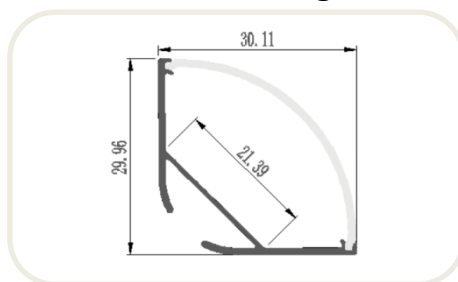

Size Drawing

Model :	Voltage :	PCB width :	Power :	Color :	IP Rank :	Pack :
GY-ALU-082	DC5V/12V/24V	12/15/20 mm	10W/M	Single/CCT/RGB/RGBW	IP30	1M-3M/Piece

1. Features:
1. The thick aluminum has more texture. Not easy to deform, more beautiful appearance.
  2. Suitable for **FPCB 12/15/20MM** (Available led light check from GY-LED STRIP LIGHT CATALOGUE).
  3. Can be customized in different lengths from 0.1m to 3m. for other requirements please contact us.