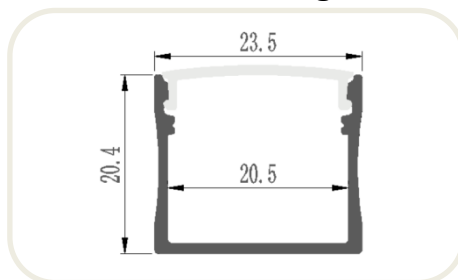

Size Drawing

Model :	Voltage :	PCB width :	Power :	Color :	IP Rank :	Pack :
GY-ALU-099	DC5V/12V/24V	10/15/20 mm	10W/M	Single/CCT/RGB/RGBW	IP30	1M-3M/Piece

1. Features:
1. The thick aluminum has more texture. Not easy to deform, more beautiful appearance.
  2. Suitable for **FPCB 10/15/20MM** (Available led light check from GY-LED STRIP LIGHT CATALOGUE).
  3. Can be customized in different lengths from 0.1m to 3m. for other requirements please contact us.