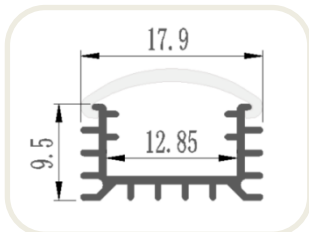

Model : GY-ALU-009

FPCB : ≤ 12mm