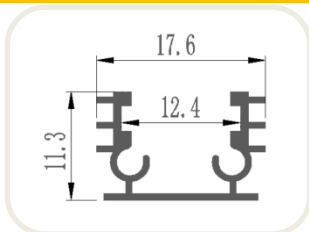

More Aluminum profile model options, PLS check below list :

Model : GY-ALU-001

FPCB : ≤ 12mm