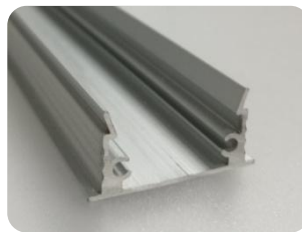

Model : GY-ALU-058

FPCB : ≤ 12mm