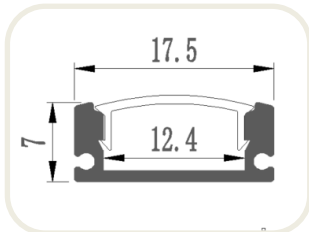

Model : GY-ALU-007

FPCB : ≤ 12mm